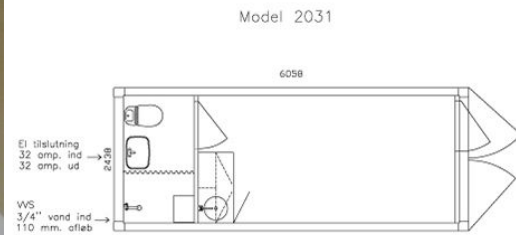

# CONTAINER WITH TOILET, SHOWER AND KITCHEN – DCS 2031

At DC-Supply, we produce 20ft isolated ISO residential containers with kitchens, showers and toilets.

Suitable for offices, canteens, meeting rooms, residence, etc.  
Insulated 20ft container with two compartments: a toilet/shower and a large living room with kitchenette  
Kitchenette double upper and lower closet w/ shelves and kitchen sink  
Installation includes three 220V power outlets, skylights, as well as light from windows in the gable  
Supplied with 110mm drain and 1" water connection