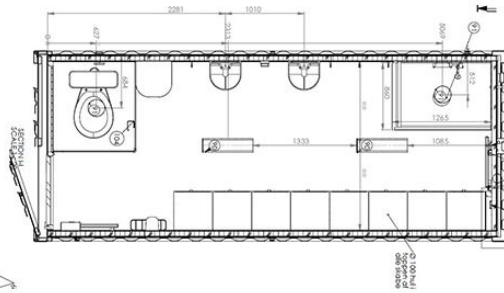

ACCOMMODATION CONTAINER FOR 8 PEOPLE – DCS 2052

At DC-Supply, we build specially equipped accommodation containers for eight people that include toilets, showers, and changing rooms.

This 20ft ISO crew accommodation container meets requirements of regulations for eight people in combination with DCS model 2041. It can be used individually, or as part of a pavilion series connection of up to ten containers, which can be connected easily and quickly. The container is practical, easy to move, and can be built together with other modules as required.

Compatible with a toilet, shower, and changing room

Separate shower, toilet, sink, locker rooms with sixteen lockers, and changing benches

Meets residence regulations requirements for eight people in combination with DCS model 2041