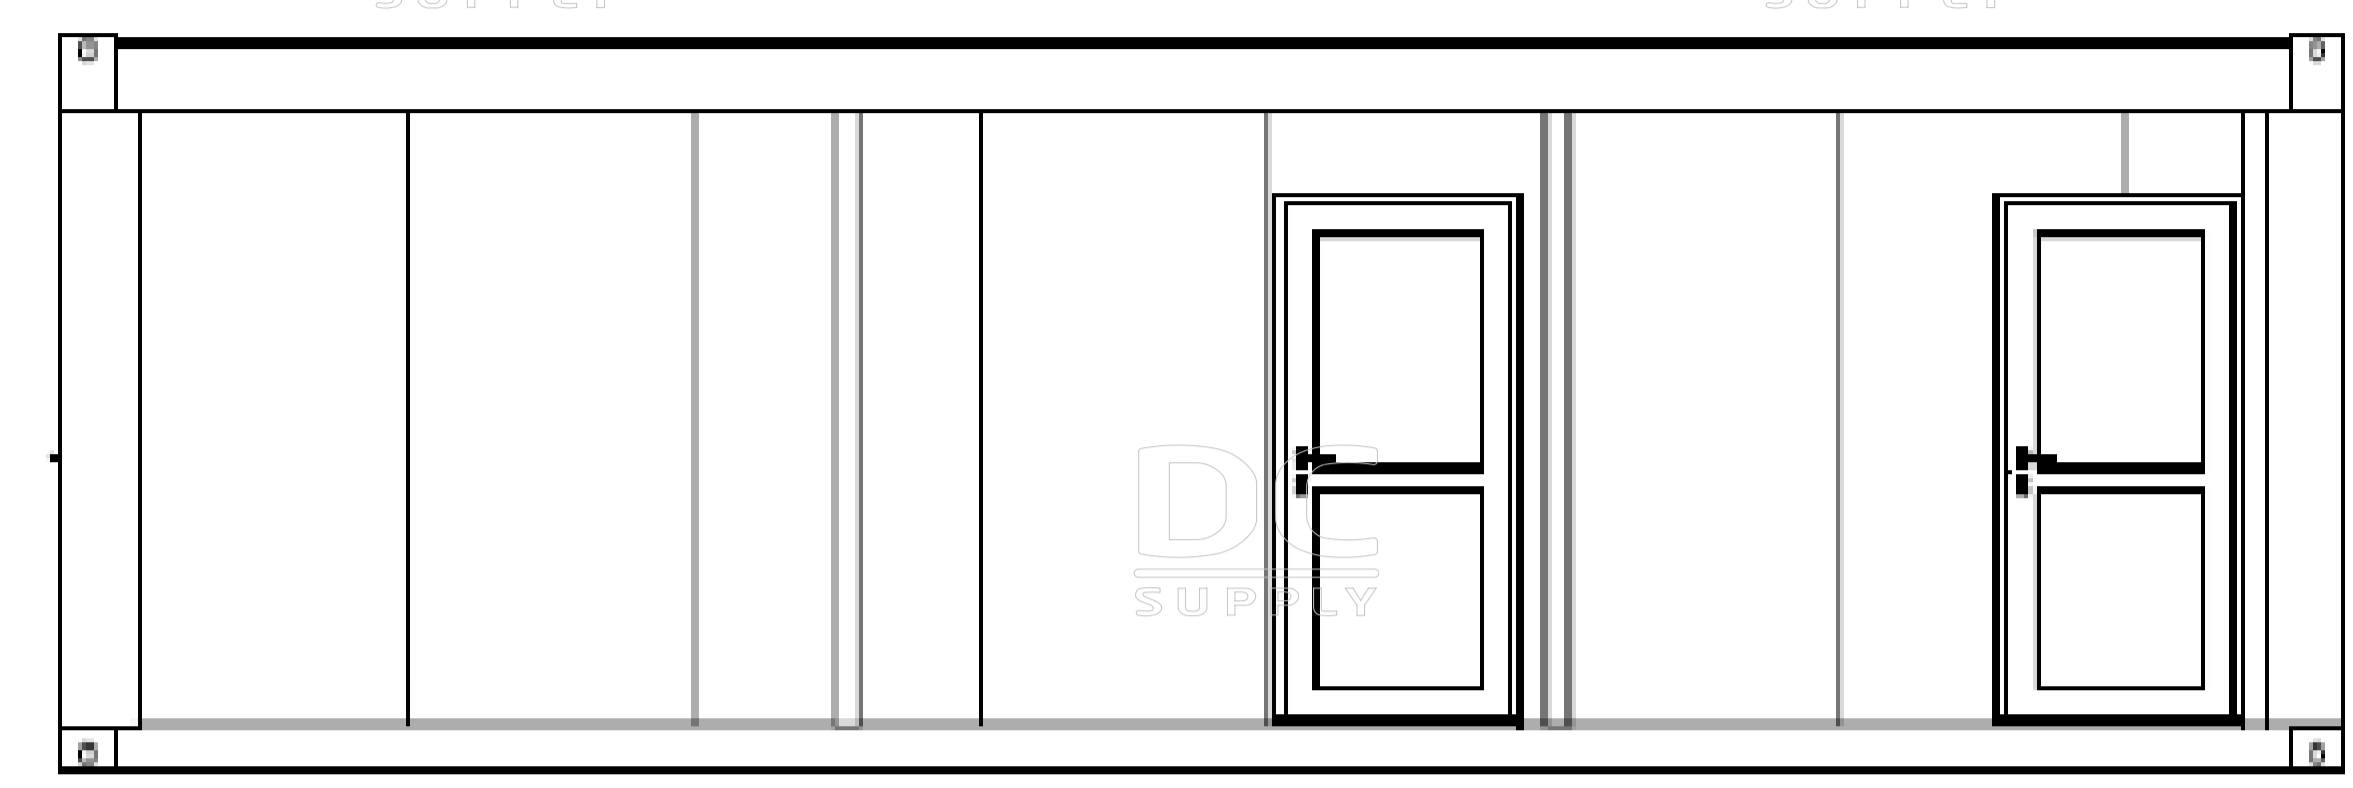

Wiev A

Wiev D

Wiev C

71806 To nye 9x21M PVC døre med vindue i top monteres.
 6 paneler på langsiden monteres.
 3 paneler monteres på gavlen.
 1 skillevæg fjernes. Huller fra denne udhædres, men vil være synlige.

71807 Ny 9x21M PVC dør med vindue i top monteres.
 3 paneler monteres på langside.

Wiev B

Warning
 The contents of this document are subject to protection under the Danish Copyright Act, the Danish Marketing Practices Act, and the Danish Law on Business Secrets.
 This document and the contents hereof, including but not limited to technical drawings, descriptions, procedures, models, and know-how, may only be used for purposes constituting the basis for the delivery and only subject to DC-Supply A/S's acceptance.
 The information in this document may neither be referred to nor reproduced in full or in part outside the recipient's organization, and any form of distribution or disclosure of any contents hereof constitutes a gross violation of the Copyright Act, in particular.
 On receipt of this document, the recipient accepts that any neglect of the above triggers an agreed penalty of 30% of the value of the offer underlying the document. Further, the right to claim damages and compensation pursuant to the general rules of Danish law is reserved.

Mål ikke på tegningen, angivne mål er rethænde. Hvis andet ikke er angivet: Dimensioner er i mm Tolerancer i henhold til DS/ISO 2768-mk Linjer: Vinkel:		Tegningsretighederne tilhører DC-Supply, og må ikke videregives til tredjemand.	
Projektion:		DC-SUPPLY A/S Virkelyst 8 DK-9460 Nr. Sundby Denmark Phone: +45 70 23 13 80 Fax: +45 70 23 13 81 www.dc-supply.dk	
Kommentarer:		Klient:	Prod order nr:
Materiale: Finish:		Project:	Project nr:
Navision vare nr.:		Dwg nr:	Rev:
Dato: 10. marts 2022	Vægt: kg	Scale: 1:2	Drawn: cs Apprd:
Side 1 of 1		Drawl A A1	