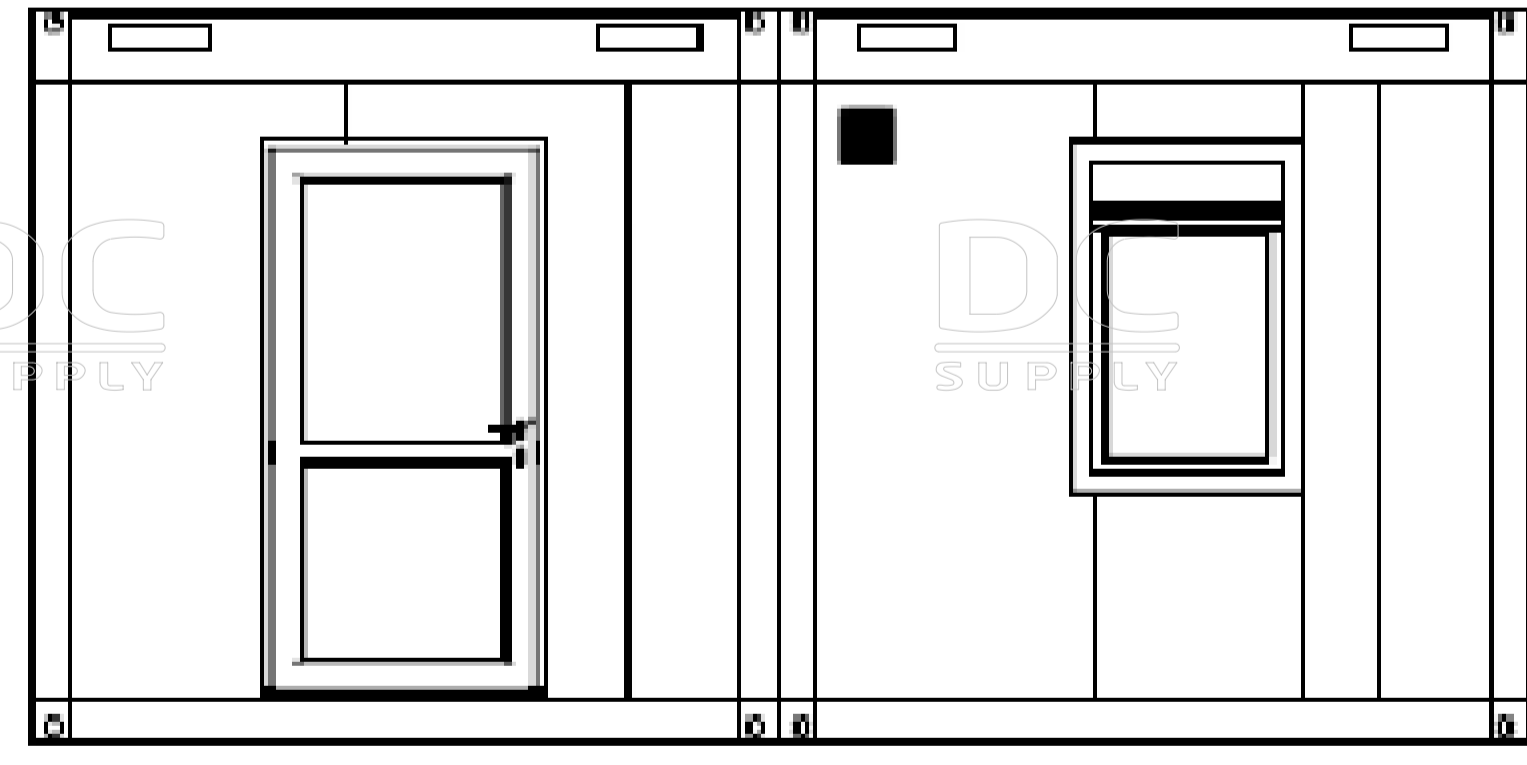

Wiev A

Wiev D

Wiev C

71806 To nye 9x21M PVC døre med vindue i top monteres.
 6 paneler på langsiden monteres.
 3 paneler monteres på gavlen.
 1 skillevæg fjernes. Huller fra denne udhædres, men vil være synlige.

71807 Ny 9x21M PVC dør med vindue i top monteres.
 3 paneler monteres på langside.

Wiev B

Warning
 The contents of this document are subject to protection under the Danish Copyright Act, the Danish Marketing Practices Act, and the Danish Law on Business Secrets.
 This document and the contents hereof, including but not limited to technical drawings, descriptions, procedures, models, and know-how, may only be used for purposes constituting the basis for the delivery and only subject to DC-Supply A/S's acceptance.
 The information in this document may neither be referred to nor reproduced in full or in part outside the recipient's organization, and any form of distribution or disclosure of any contents hereof constitutes a gross violation of the Copyright Act, in particular.
 On receipt of this document, the recipient accepts that any neglect of the above triggers an agreed penalty of 30% of the value of the offer underlying the document. Further, the right to claim damages and compensation pursuant to the general rules of Danish law is reserved.